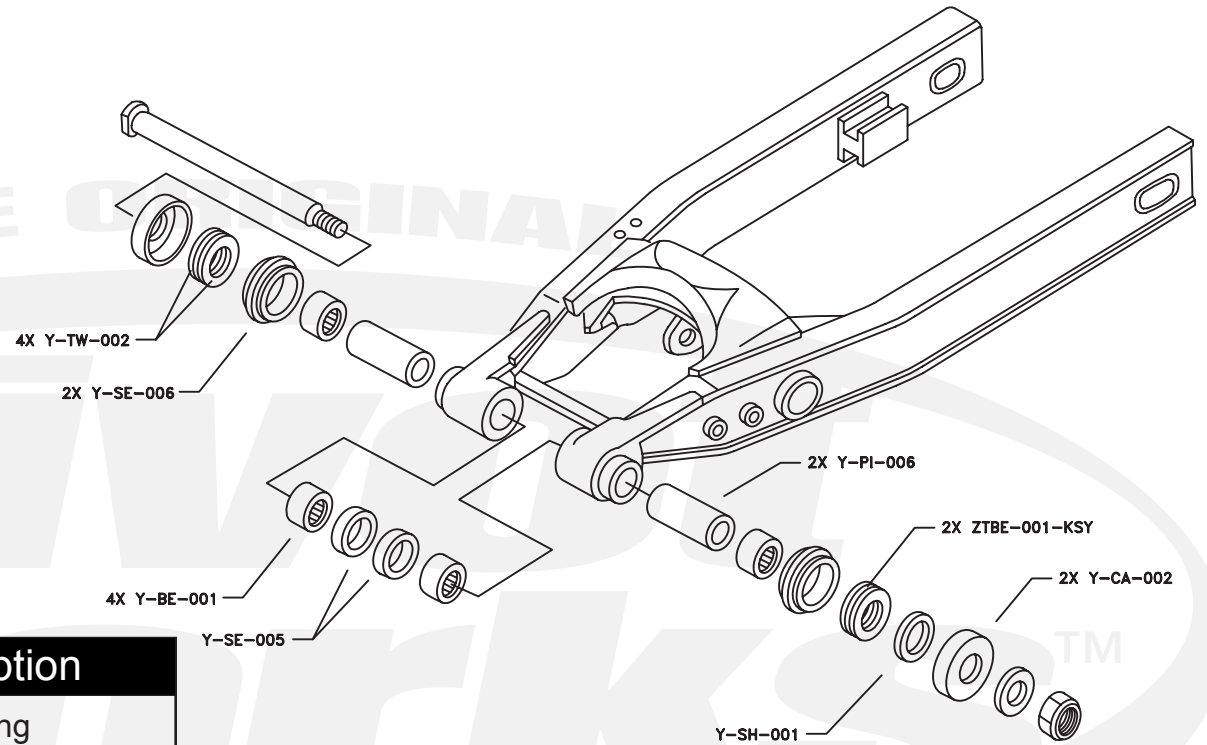

PWSAK-Y10-020

Qty.	Part Number	Description
4	Y-BE-001	Bearing
2	Y-CA-002	Cap
2	Y-PI-006	Pin
2	Y-SE-005	Seal
2	Y-SE-006	Seal
1	Y-SH-001	Shim
4	Y-TW-002	Washer
2	ZTBE-001-KSY	Bearing